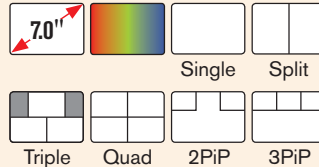

EXTREME RANGE MONITOR

BE-970FM - Waterproof 7" LCD monitor

3041

- **12-24Vdc**
- **4 camera inputs**
- **IP67**
- **Size (WxHxD)**
200 x 137 x 33.5mm
- **3 year warranty**

IN-BUILT IMAGE OPTIONS

Features

- 'Button-lock' anti tamper feature
- 4 Auto-triggers
- Mirror / Normal switching from menu
- Audio
- Sun shield
- Auto-dimmer
- 'Plug and Play' to accept DVD, sat nav or other add-ons
- Remote control
- Multi-lingual menus
- Auto-switching PAL / NTSC

Picture Quality

- LED backlighting
(gives 20,000 hours life)
- Anti-glare screen
- Resolution: 480 x 3 x 234
- Contrast ratio: 300:1
- Brightness: 500cd/m²
- Viewing angles:
Side 60° x Top 40° x Bottom 60°